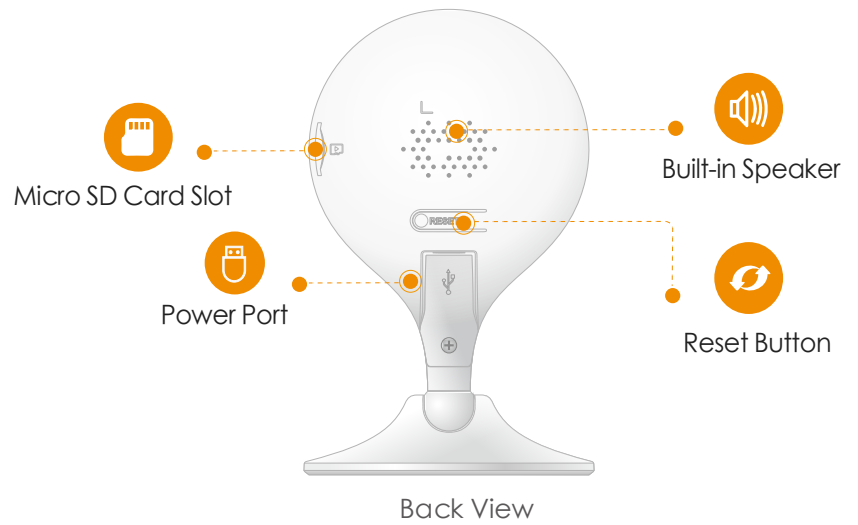

Specifications

Camera

1/2.7" 2 Megapixel Progressive CMOS
2MP (1920 x 1080)
Night Vision: 10m(33ft) Distance
2.8mm Fixed Lens
Field of View : 112° (H), 58° (V), 131° (D)

Video & Audio

Video Compression : H.265/H.264
Up to 25/30fps Frame Rate
16x Digital Zoom
Two-way Audio

Notice Management

Motion Detection
Human Detection
Configurable Region
Abnormal Sound Alarm

Network

Wi-Fi: IEEE802.11b/g/n, 50m Open Field
imou App: iOS, Android
Onvif

Auxiliary Interface

Micro SD Card Slot (up to 256GB)
Built-in Mic & Speaker
Reset Button

General

DC 5V1A Power Supply
Power Consumption: <3.1W
Working Environment: -10° C ~ +45° C, Less Than 95%RH
Dimensions: 66 × 33 × 109mm (2.6 × 1.3 × 4.3 inch)
Weight: 102.7g (0.23lb)
CE, FCC

What's in the box

- 1x Camera
- 1x Quick Start Guide
- 1x Power Adapter
- 1x Power Cable
- 1x Screw Package
- 1x Mounting Plate
- 1x Mounting Foam
- 1x Installation Position Map